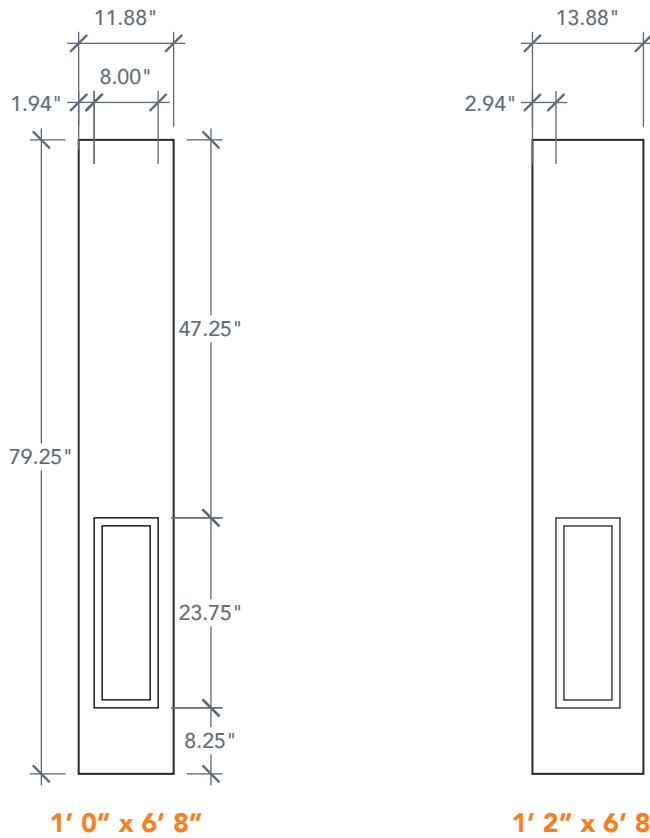

6'8" SLV60 SIX PANEL SIDELITE

WHITE OAK SERIES
2024 PLASTPRO SPECBOOK PAGE: 173

AVAILABLE SIZING

ARTWORK SCALE: 1/2"=1'

1' 0" x 6' 8"

1' 2" x 6' 8"

NOTE: BY REQUEST, SIDELITE HEIGHT COMES IN VARYING DIMENSIONS TO A MINIMUM OF 79". EXCESS WILL BE TAKEN FROM BOTTOM RAIL. ALL OTHER DIMENSIONS WILL REMAIN THE SAME.

CUTOUT AND GLASS

HALF LITE	
HL2	
ALL	Cutout 9" x 37"
	Glass 8" x 36"
A = 5.0"	

FULL LITE	
FL1	
ALL	Cutout 8" x 65"
	Glass 7" x 64"
A = 6.0"	

A = DISTANCE FROM TOP OF DOOR TO TOP OF OPENING

MATCHING DOORS

DRV40
Available Widths:
2' 8"
2' 10"
3' 0"

Spec Page = 166

DRV41
Available Widths:
2' 8"
2' 10"
3' 0"

Spec Page = 167

DRV60
Available Widths:
2' 6"
3' 0"

Spec Page = 168